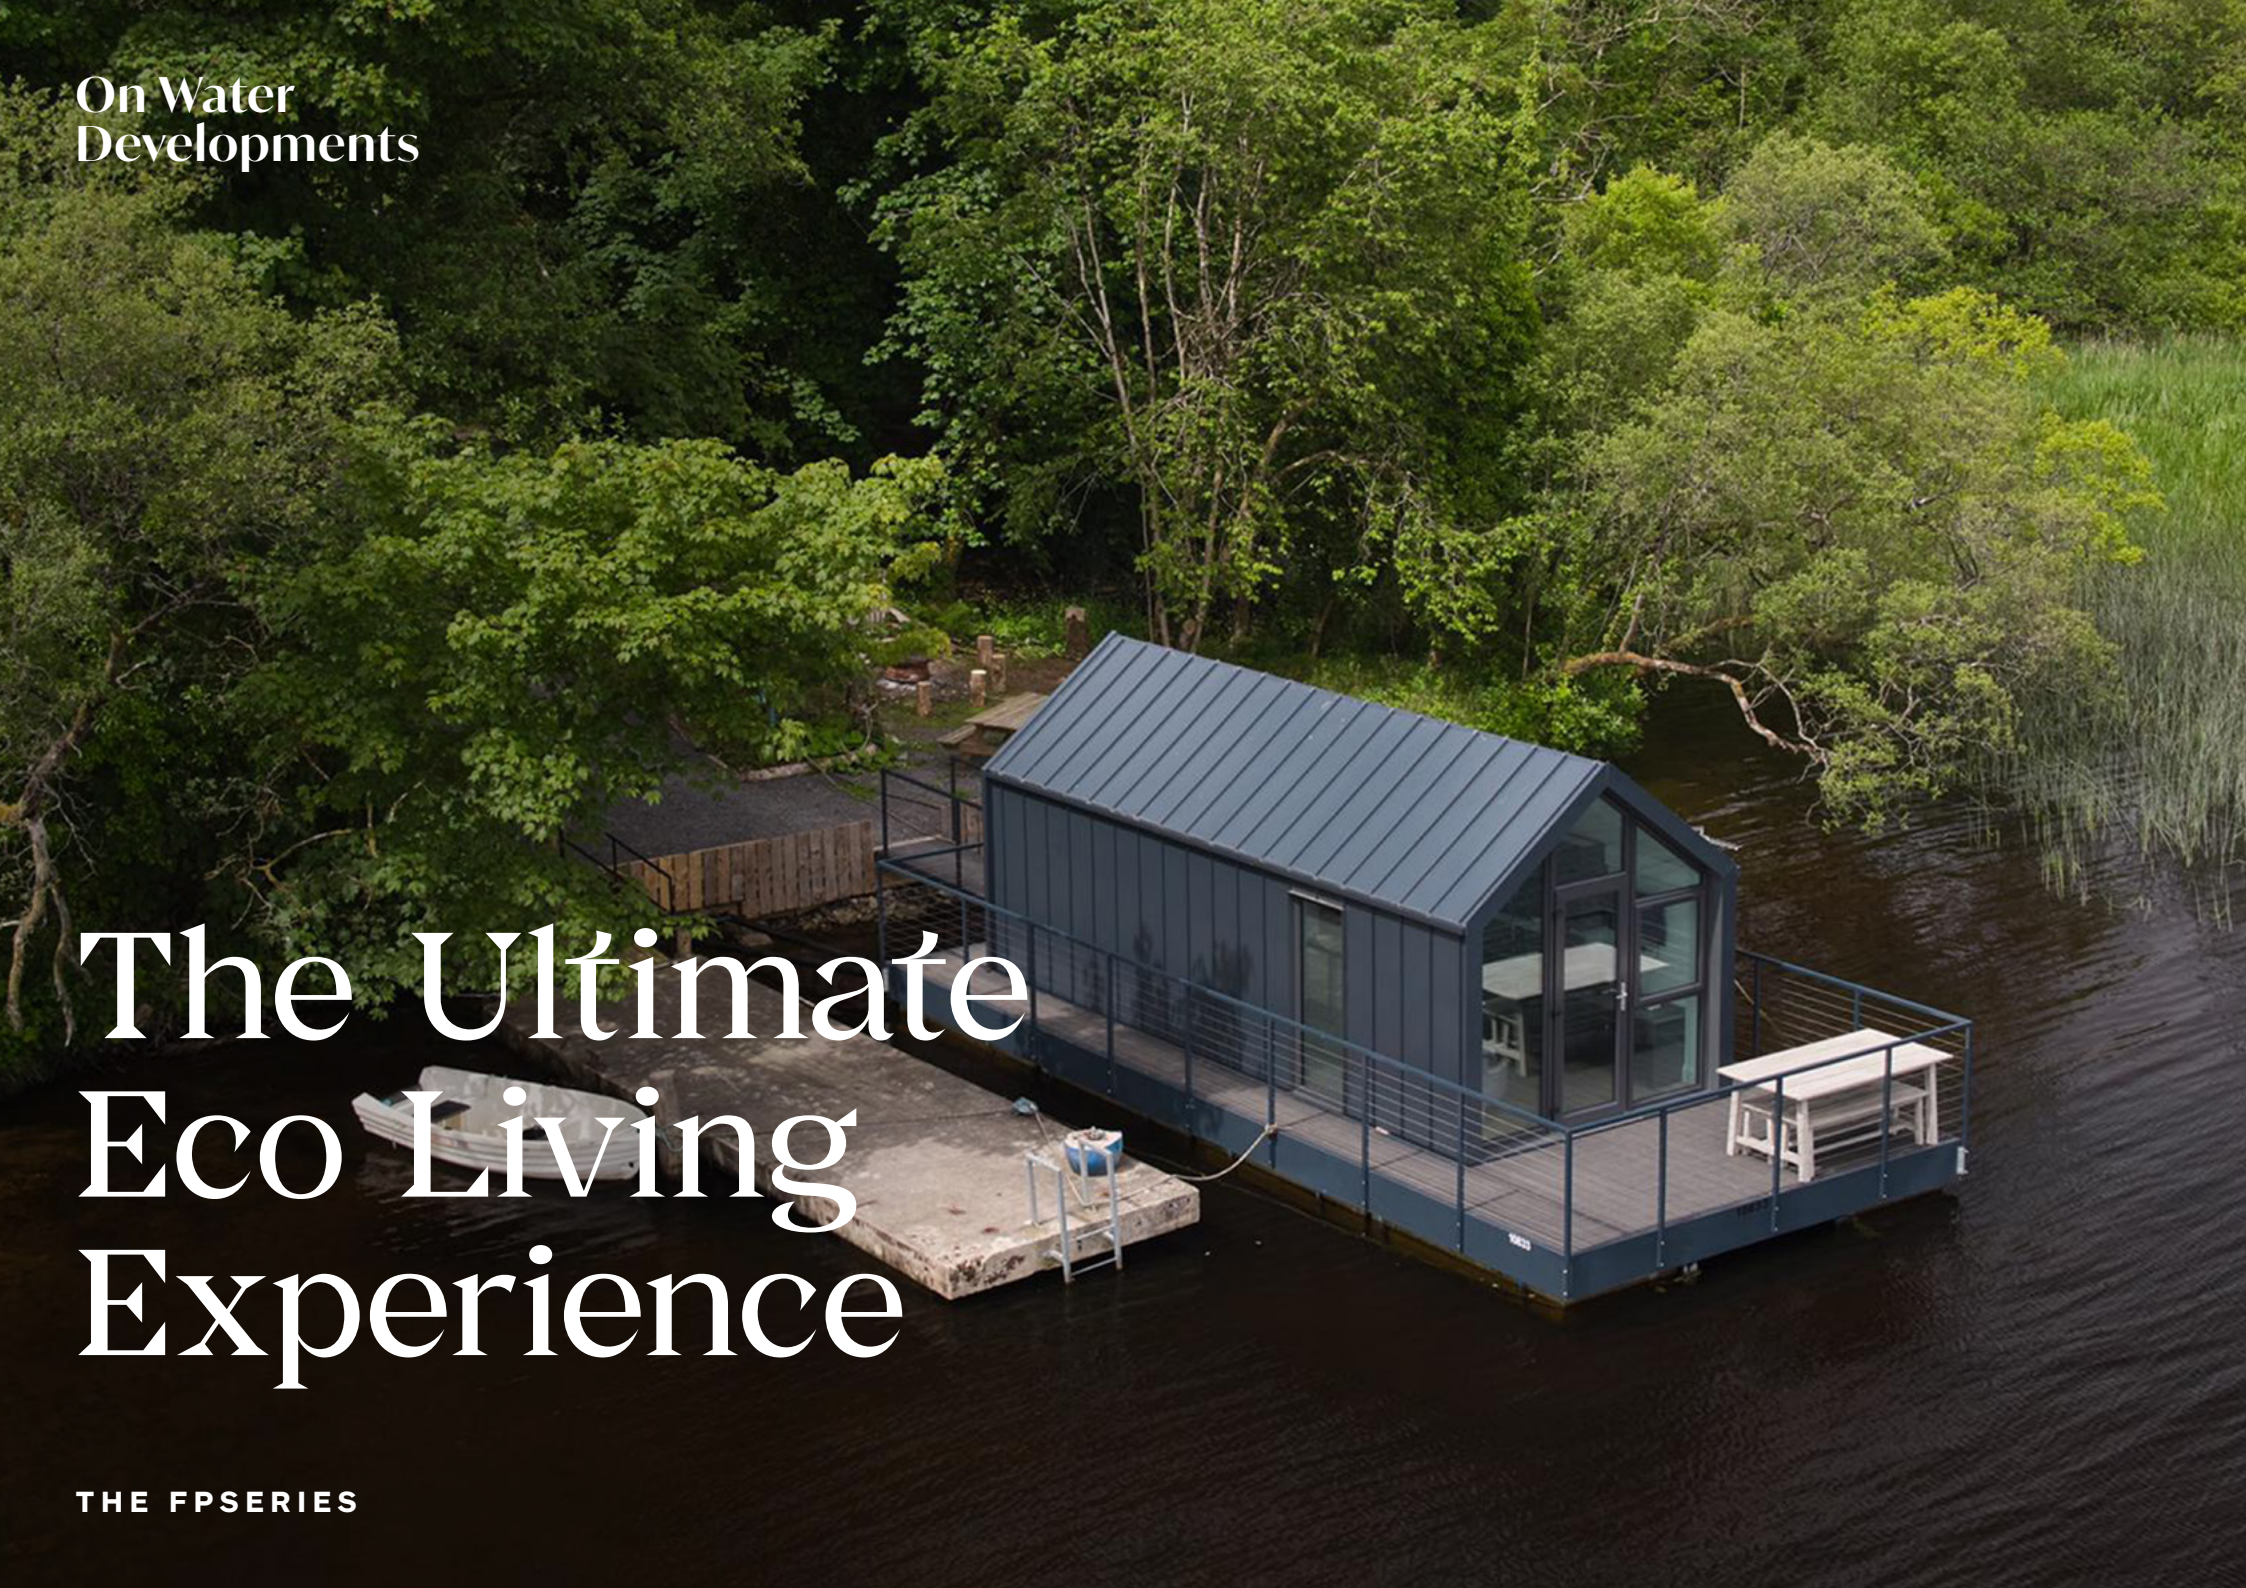

On Water
Developments

The Ultimate Eco Living Experience

THE FPSERIES

THE FPSERIES

Designed for Explorers

Beautiful and refined yet low impact and sympathetic to its surroundings, the FPSeries offers a true detox for explorers looking to live in harmony with nature and experience its benefits.

FP310 FLOORPLAN

DIMENSIONS

Overall Length – 10.4m

Width / Beam – 4.5m

Area (Gross) 28sm / 310sqft

FP310 ELEVATIONS

The Blue Health Benefits

Spending time by the water has proven benefits for both body and mind.